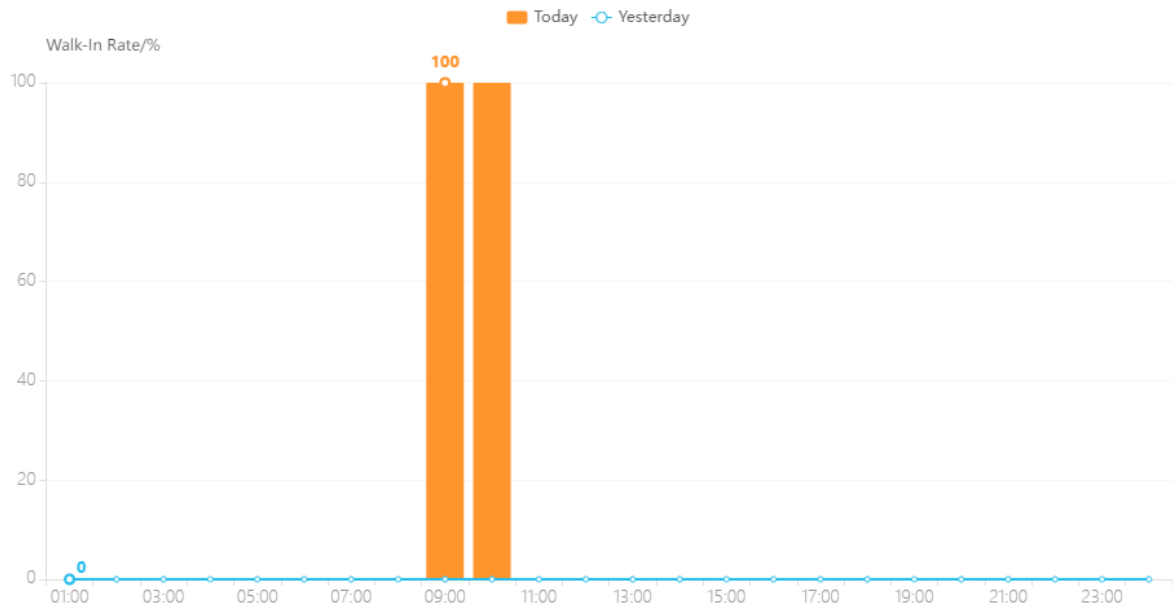

People Counting

Export Time: 2024/01/15 09:27:23

Statistics Target: iDS-2CD7347G0-XS

Report Time: 2024/01/15 00:00:00 - 2024/01/15 23:59:59

People Counting (In)

People Counting (Passby)

Walk-In Rate

Walk-In Rate(%) **100.0** ---% Cycle on Cycle

People Counting (Out)