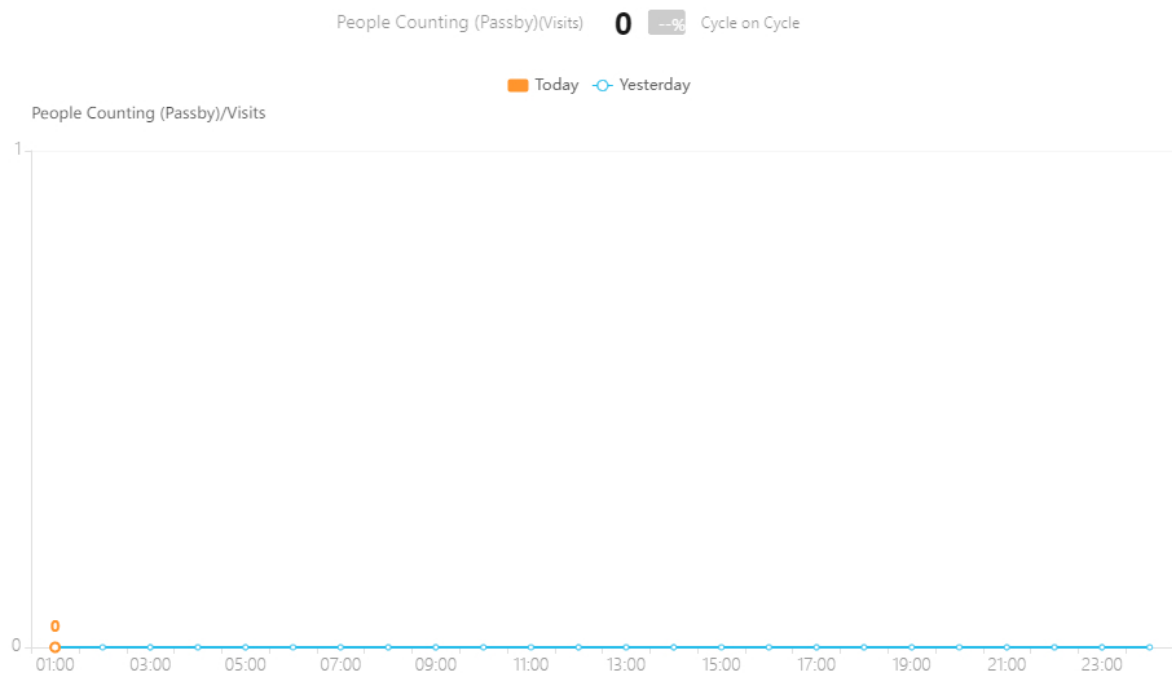

People Counting

Export Time: 2024/01/15 09:27:23

Statistics Target: iDS-2CD7347G0-XS

Report Time: 2024/01/15 00:00:00 - 2024/01/15 23:59:59

People Counting (In)

People Counting (Passby)

Walk-In Rate

Walk-In Rate(%) **100.0** ---% Cycle on Cycle

People Counting (Out)