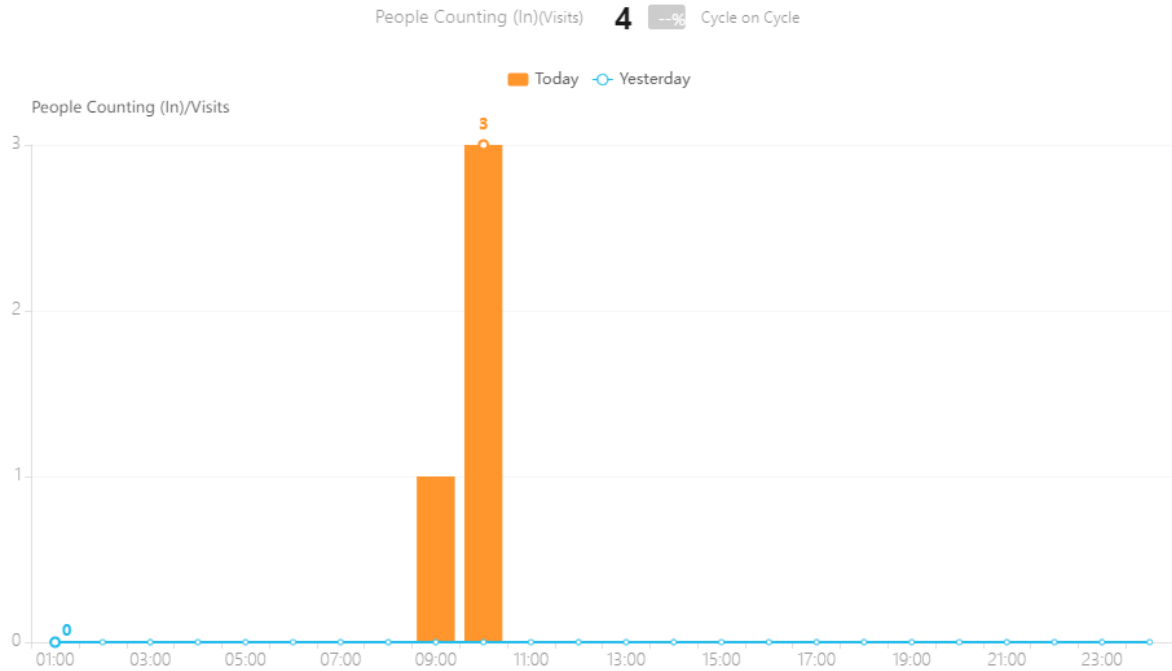

People Counting

Export Time: 2024/01/15 09:27:23

Statistics Target: iDS-2CD7347G0-XS

Report Time: 2024/01/15 00:00:00 - 2024/01/15 23:59:59

People Counting (In)

People Counting (Passby)

Walk-In Rate

Walk-In Rate(%) **100.0** ---% Cycle on Cycle

People Counting (Out)